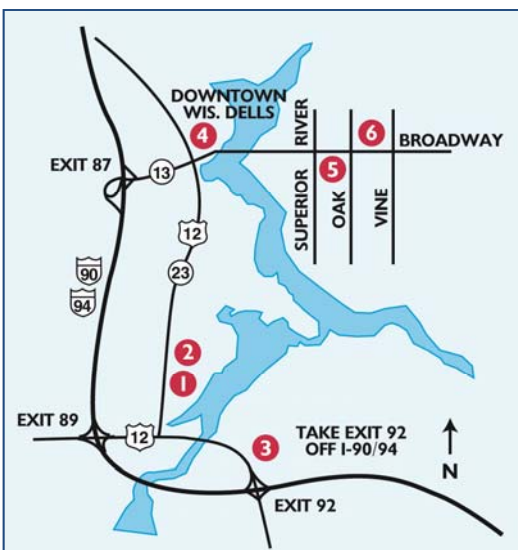

Tommy Bartlett Show
Tommy Bartlett Exploratory
Upper Dells Boat Tours
Jet Boat Adventures
Wizard Quest
Ripley's Believe It or Not!
Circus World

Original Wisconsin Ducks®
Kalahari Resort Waterpark &
Indoor Theme Park
Noah's Ark Waterpark
Pirate's Cove Adventure Golf
ADare Go Carts
Knuckleheads Indoor Park &
Timber Falls

This special one-of-a-kind Passport To Savings offer is available ONLY to guests staying at participating lodging properties.

Passport To Savings ticket booth locations:

OPEN YEAR-ROUND

1. Tommy Bartlett Exploratory

SEASONAL TICKET BOOTHS (Mid-May through Mid-September)

2. Tommy Bartlett Show
3. I-90/94, Exit 92 at Wilderness Resort (Hwy 12/Hillman Rd)
4. Pirate's Cove Adventure Golf
5. Superior Street & Broadway in downtown Dells
6. Oak Street & Broadway in downtown Dells